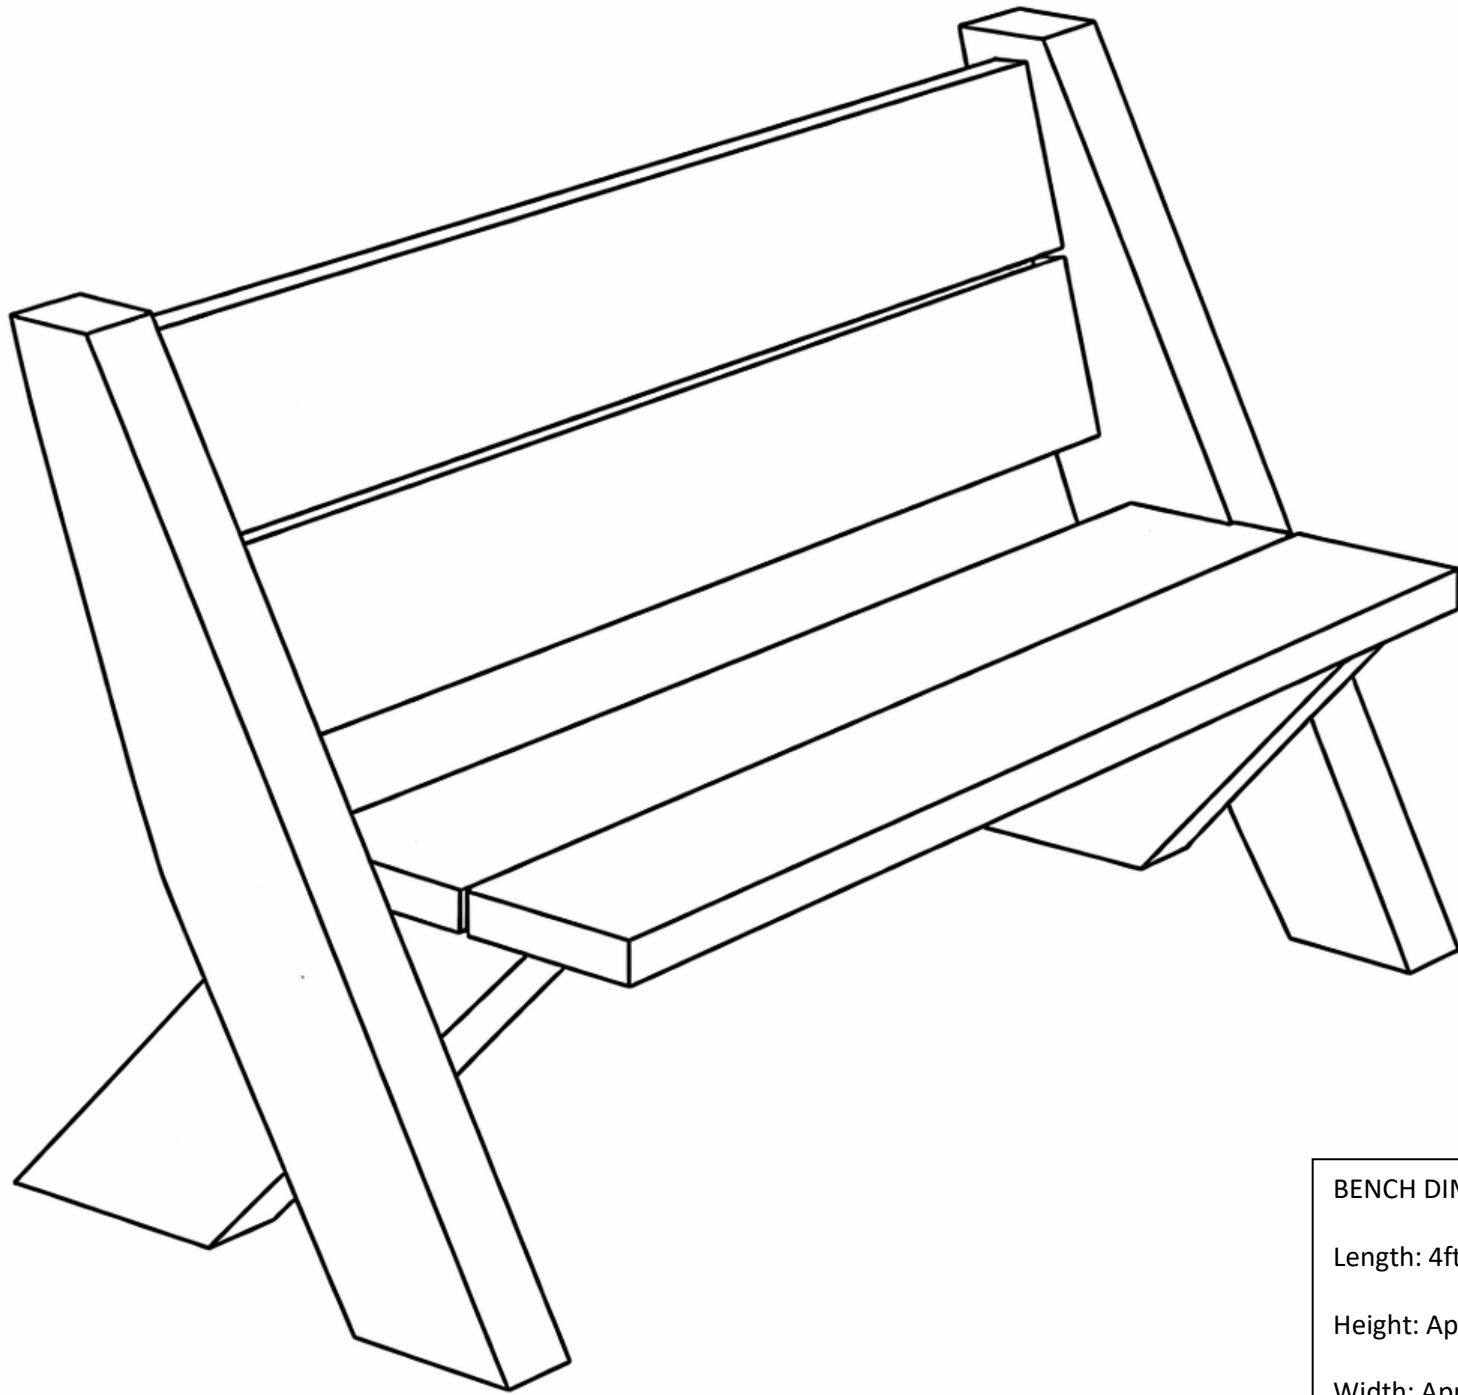

Leopold Bench Art Project Design Template

Left Side

Right Side

Top (Seat)

Front

Back

BENCH DIMENSIONS:
Length: 4ft-3in
Height: Approximately 3ft
Width: Approximately 2ft-6"